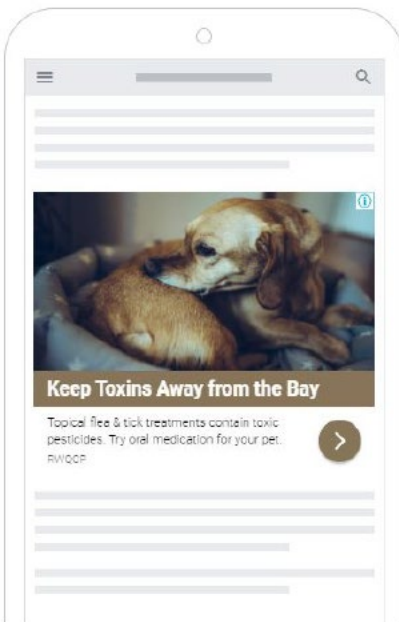

EXAMPLES OF GOOGLE RESPONSIVE ADS (MOBILE)

EXAMPLES OF GOOGLE RESPONSIVE ADS (DESKTOP)

Example of your image ad at 160x600

**Eco-Safe
Flea & Tick
Control**

Swap out your topical flea & tick treatment for a safe, eco-friendly oral medication.

Example of your image ad at 300x250

Eco-Safe Flea & Tick Control

Swap out your topical flea & tick treatment for a safe, eco-friendly oral medication.

Example of your text ad at 300x250

Eco-Safe Flea & Tick Control

RWQCP

Swap out your topical flea & tick treatment for a safe, eco-friendly oral medication.

OPEN

Example of your native ad at 480x120

Eco-Safe Flea & Tick Control

Ad Topical flea & tick treatments contain toxic pesticides. Try oral medication...

RWQCP

Open

Example of your native ad at 480x120

Eco-Safe Flea & Tick Control

Ad Your pet's topical flea & tick medication might be harmful. Your vet...

RWQCP

Open

Example of your native ad at 373x160